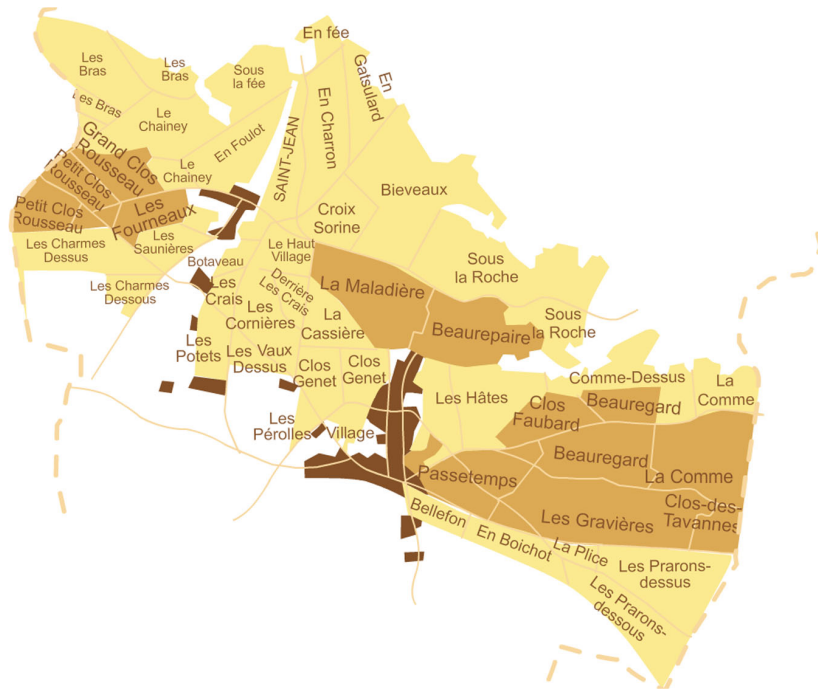

## SANTENAY CLOS ROUSSEAU

Côte Chalonnaise

Premier Cru

Red

Pinot Noir

## Vineyards situation

This Premier Cru is located in the southern part of Côte de Beaune, next to the Maranges area.